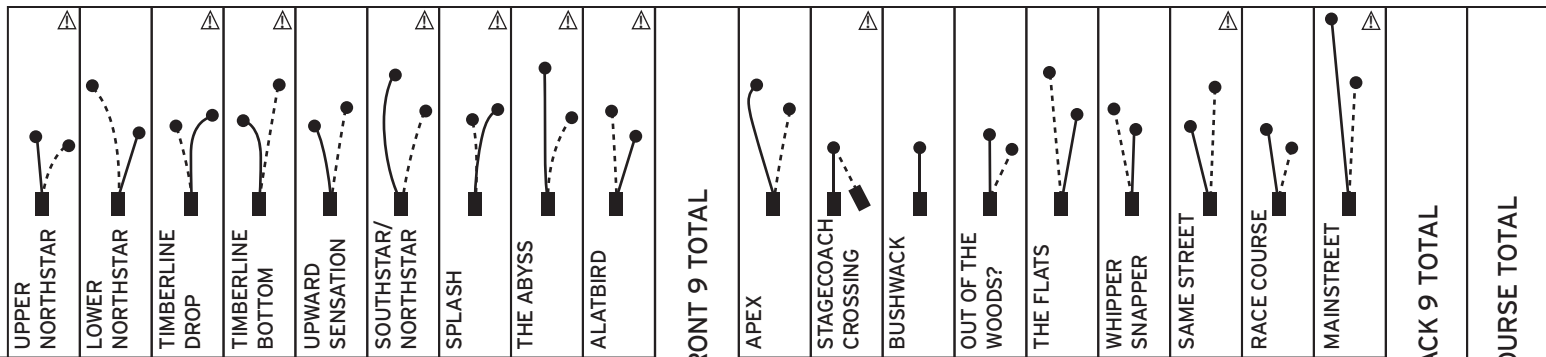

### 3 ways to play:

**Standard Play:** Holes 1-18  
Approximate play time 3.5 hours

**Short Course:** Holes 1, 2, 6, 7, 10, 11, 12, 13 & 18  
Plays downhill - no climbing  
Approximate play time 2 hours

**Long Course:** Holes 1-18 & 9 temporary holes  
Approximate play time 5+ hours

HOLE	1	2	3	4	5	6	7	8	9	FRONT 9 TOTAL	10	11	12	13	14	15	16	17	18	BACK 9 TOTAL	COURSE TOTAL
DISTANCE (FEET)	286/272	470/485	450/385	327/415	313/240	579/504	357/292	432/326	259/280	3473/3199	333/300	292/228	265/265	414/306	470/540	334/328	380/455	312/296	1219/793	3889/3481	7462/6680